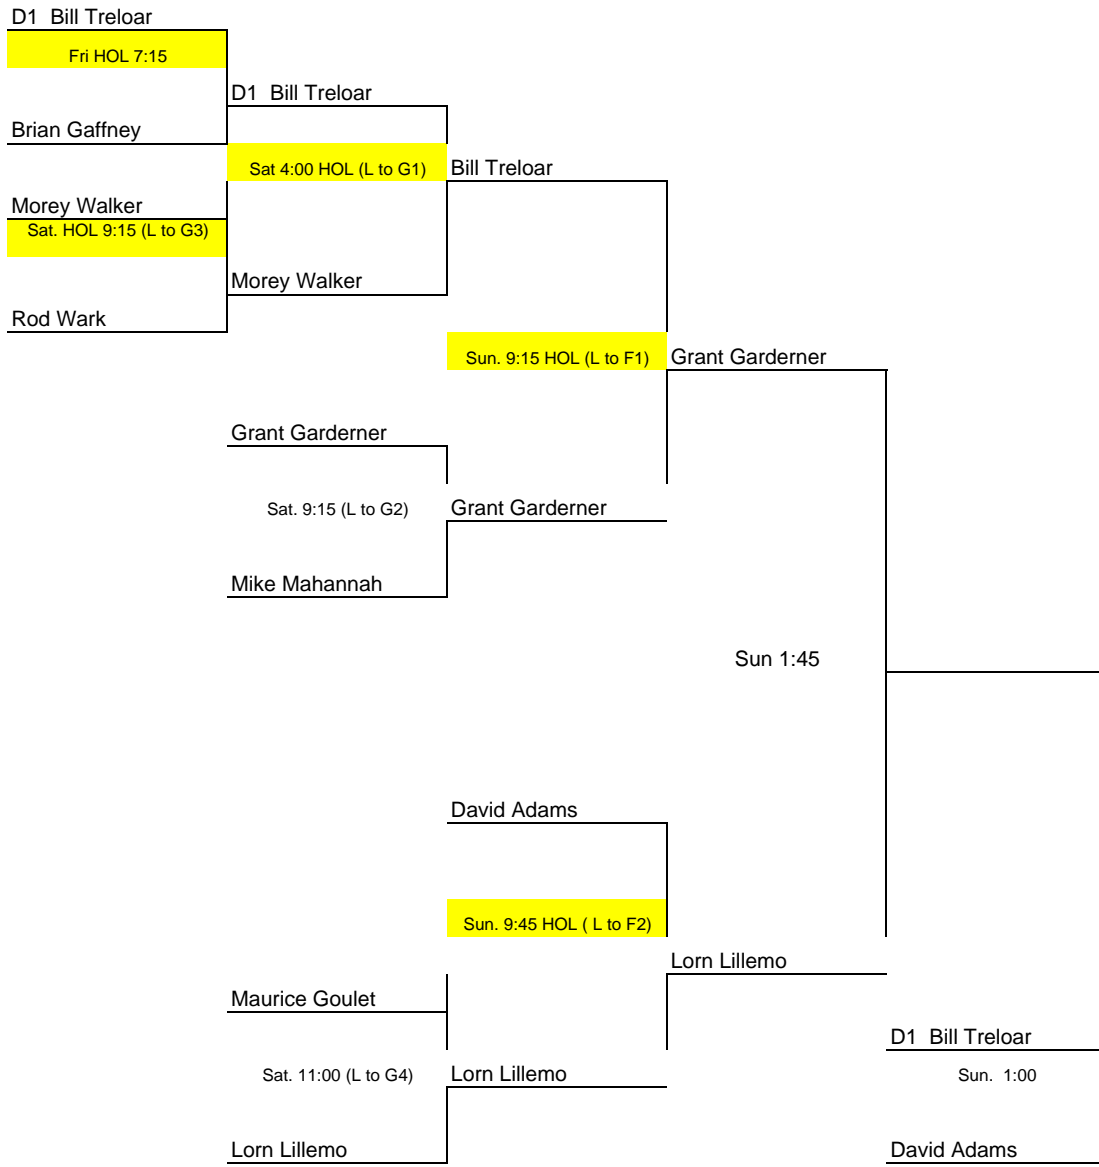

**40++**

HOL - Hollyburn Country Club -white attire only.

# 40++ Cons

HOL - Hollyburn Country club -white attire only..

Bill Treloar